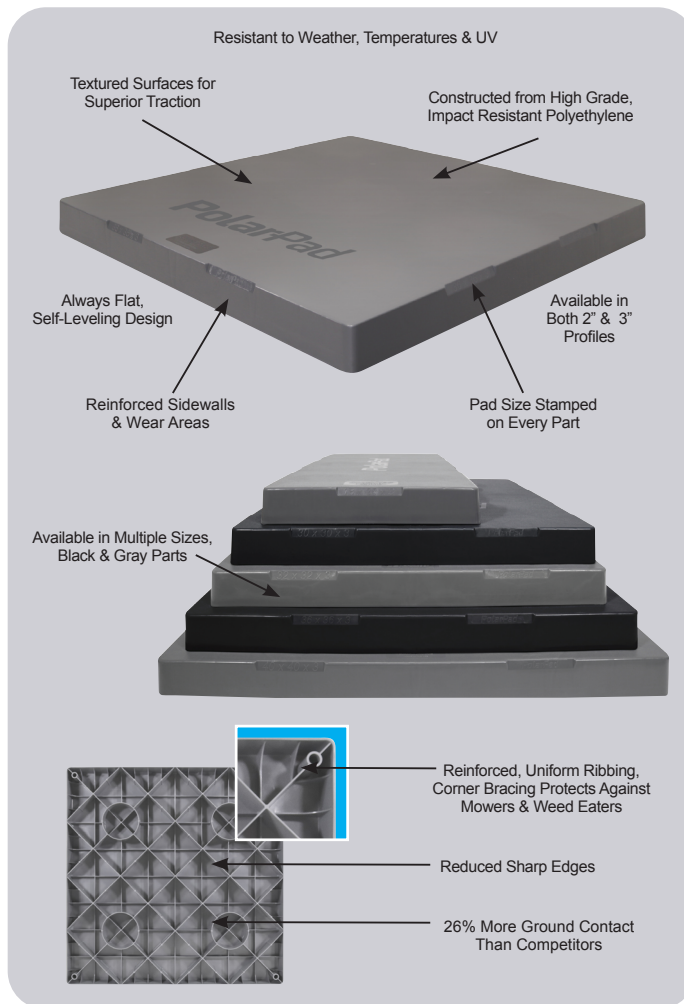

Technical Specifications:

- Polyethylene Resin Resistance:
  - refrigerants, oils, salt solutions, canine urine, and UV degradation
- Service Temperature:
  - -60°F to 180°F
- Combustible Temperature:
  - 662°F auto ignition
  - 649°F flash ignition
- Polyethylene Resin Approvals:
  - ASTM D4976 – PE233
  - FDA 21 CFR 177.1520© 3.2a (B-H per 21 CFR 176.170(c))

Start Strong with PolarPad

The PolarPad Difference			
Superior Strength	✓	Self-Leveling	✓
Lightweight	✓	Resists Cracking	✓
UV Resistance	✓	Virgin Material	✓
Superior in Cold Weather	✓	Made with Polyethylene	✓
Superior Impact Resistance	✓	Always a Flat Part	✓
Reinforced Sidewalls	✓	Consistent Availability, Lead Times	✓
Superior Lifespan	✓	Consistent Coloring	✓

MARS NO.	MODEL	SIZE: W x L x H (IN)	COLOR	PALLET QUANTITY
94760	POLAR2424-2	24 x 24 x 2	Gray	64
94765	POLAR3030-2	30 x 30 x 2	Gray	23
94762	POLAR3232-2	32 x 32 x 2	Gray	23
94773	POLAR3636-2	36 x 36 x 2	Gray	23
94740	POLAR1838-3	18 x 38 x 3	Gray	32
94777	POLAR2424-3	24 x 24 x 3	Gray	64
94778	POLAR2436-3	24 x 36 x 3	Gray	32
94729	POLAR2448-3	24 x 48 x 3	Gray	32
94784	POLAR3030-3	30 x 30 x 3	Gray	16
94764	POLAR3040-3	30 x 40 x 3	Gray	16
94787	POLAR3232-3	32 x 32 x 3	Gray	16
94792	POLAR3636-3	36 x 36 x 3	Gray	16
94794	POLAR3648-3	36 x 48 x 3	Gray	16
94791	POLAR3842-3	38 x 42 x 3	Gray	16
94795	POLAR4040-3	40 x 40 x 3	Gray	16

MARS NO.	MODEL	SIZE: W x L x H (IN)	COLOR	PALLET QUANTITY
94860	POLAR2424-2	24 x 24 x 2	Black	64
94865	POLAR3030-2	30 x 30 x 2	Black	23
94862	POLAR3232-2	32 x 32 x 2	Black	23
94873	POLAR3636-2	36 x 36 x 2	Black	23
94840	POLAR1838-3	18 x 38 x 3	Black	32
94877	POLAR2424-3	24 x 24 x 3	Black	64
94878	POLAR2436-3	24 x 36 x 3	Black	32
94829	POLAR2448-3	24 x 48 x 3	Black	32
94884	POLAR3030-3	30 x 30 x 3	Black	16
94864	POLAR3040-3	30 x 40 x 3	Black	16
94887	POLAR3232-3	32 x 32 x 3	Black	16
94892	POLAR3636-3	36 x 36 x 3	Black	16
94894	POLAR3648-3	36 x 48 x 3	Black	16
94891	POLAR3842-3	38 x 42 x 3	Black	16
94895	POLAR4040-3	40 x 40 x 3	Black	16

WARNING:
Cancer and Reproductive Harm
www.P65Warnings.ca.gov

Toll Free (800) 445-4155 • Fax (631) 348-7160
www.marsdelivers.com