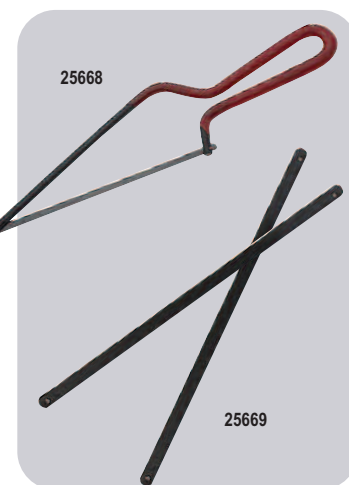

Red Devil Putty Knives And Wall Scrapers

Red Devil offers professional high quality putty knives and wall scrapers. The black polypropylene comfort grip handles are shatterproof and solvent resistant for safety. Durable, high carbon, steel precision-ground blades extend through handles for maximum dependability. The blade has a mirror lacquered finish to prevent rust. Made in the U.S.A.

MARS NO.	DESCRIPTION	MARS PACK	CASE QTY.
93402	1 1/4" wide stiff putty knife	12	72
93403	1 1/4" wide flexible putty knife	12	72
93404	3" wide flexible putty knife	6	72

MARS 6-in-1 Super Driver

The MARS Super driver features a comfort grip handle. The soft easy grip promotes excellent torque. This six-in-one driver includes 3/16" & 1/4" slotted bits, #1 & #2 phillips bits and 1/4" & 5/16" nutdriver. These screwdrivers are packaged twelve per counter display box.

MARS NO.	DESCRIPTION	MARS PACK	CASE QTY.
25984	MARS 6-in-1 super driver	12	12

Magnetic Nut Setters

- Features a magnet with enhanced holding to help improve fastening

MARS NO.	DESCRIPTION	CASE QTY.
21620	1/4" mag nut setter 2 9/16"L (1/cd)	96
21621	5/16" mag nut setter 2 9/16"L (1/cd)	60
21627	1/4" mag nut setter 6"L (1/cd)	72
21628	5/16" mag nut setter 6"L (1/cd)	72

Superior Tool Mini Hacksaw And Blades

- Cuts wood, plaster, steel, brass, etc...
- Cushioned handle

MARS NO.	DESCRIPTION	MARS PACK	CASE QTY.
25668	10" mini hacksaw,	1	6
25669	6" high carbon steel repl. blades (10/card)	1	6